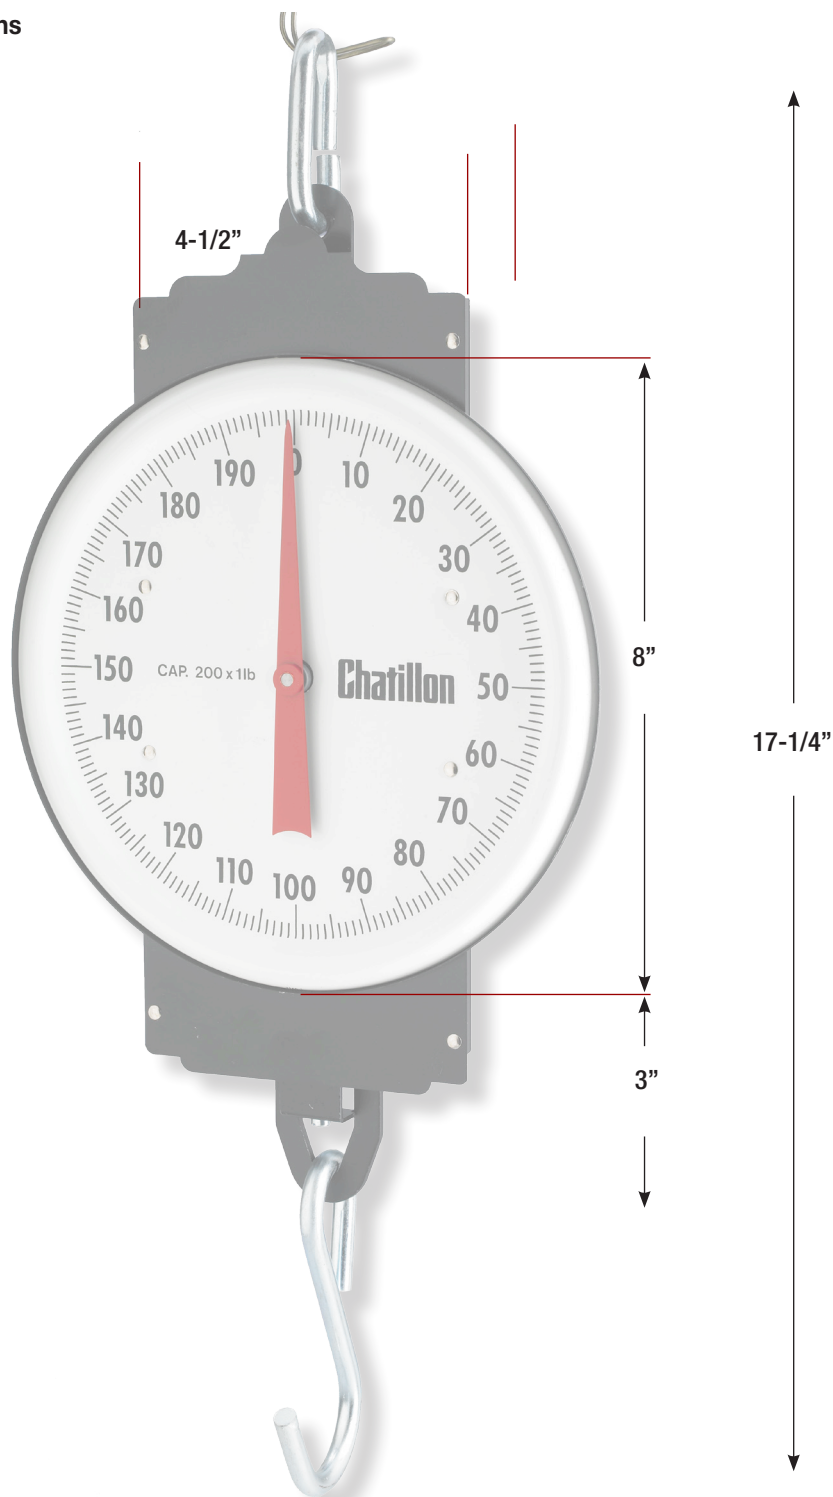

Specifications

- **Accuracy:** ±1 Graduation
- **Safe Overload:** 105% of rated capacity
- **Ultimate Overload:** 125% of Rated Capacity
- **Display:** Single Reading
- **Operating Temperature:** 32° to 104°F (0° to 40°C)
- **Storage Temperature:** -4° to 104°F (-20° to 40°C)
- **Instrument Weights:** 4 lbs (2 kg)
- **Shipping Weight:** 6 lbs (3 kg)

Note: Weights are approximate.

Standard Accessories

- Top Holding Loop
- Bottom Hook

Dimensions

UK

Tel +44 (0)1243 833 370
uk-far.general@ametek.co.uk

France

Tel +33 (0)1 30 68 89 40
general.lloyd-instruments@ametek.fr

Germany

Tel +49 (0)2159 9136 510
info.mct-de@ametek.de

Denmark

Tel +45 4816 8000
ametekdk@ametek.com

USA

Florida
Tel +1 (727) 538 6000
chatillon.fl-lar@ametek.com

California
Tel +1 (800) 444 1850
sales@crystalengineering.net

India

Tel +91 22 2836 4750
ametekdk@ametek.com

Singapore

Tel +65 6484 2388
ametekdk@ametek.com

China

Shanghai
Tel +86 21 5868 5111

Beijing
Tel +86 10 8526 2111

Guangzhou
Tel +86 20 8363 4768
lloyd@ametek.com.cn