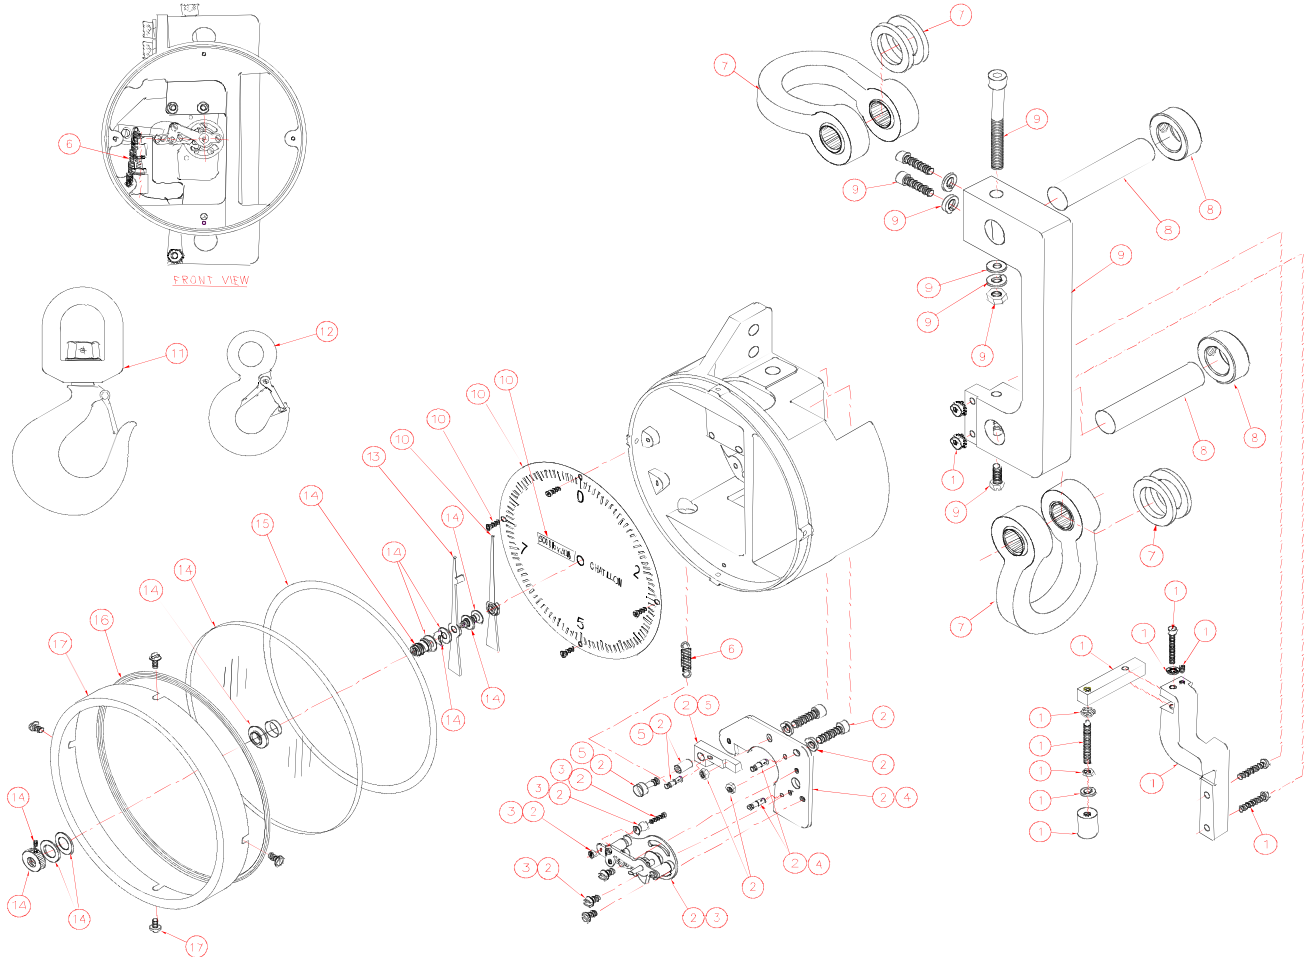

Chatillon TD5 Series

Note: Spare parts may not be returned for credit or exchange.

Reference No.	Part No.	Description	Capacity
1	SPK-TD5-001	Zero Adjustment Assembly	
	SPK-TD5-002	Gear Movement & Plate Assembly	
3	SPK-SCALE-003	Gear Movement Assembly	
4	SPK-SCALE-004	Plate Assembly	
5	SPK-SCALE-005	Lever Assembly	
6	SPK-SCALE-006	Extension Spring	
7	SPK-SCALE-007A	Shackle Assembly, Low Capacity	5000 lb / 2000 kg
	SPK-SCALE-007B	Shackle Assembly, High Capacity	20,000 lb / 10,000 kg
8	SPK-SCALE-008A	Shackle Pin, Low Capacity	5000 lb / 2000 kg
	SPK-SCALE-008B	Shackle Pin, High Capacity	20,000 lb / 10,000 kg
9	SPK-SCALE-009A	C-Spring Assembly	500 lb
	SPK-SCALE-009B	C-Spring Assembly	1000 lb / 500 kg
	SPK-SCALE-009C	C-Spring Assembly	2000 lb / 1000 kg
	SPK-SCALE-009D	C-Spring Assembly	5000 lb / 2000 kg
	SPK-SCALE-009E	C-Spring Assembly	10,000 lb / 5000 kg
	SPK-SCALE-009F	C-Spring Assembly	20,000 lb / 10,000 kg

2013
Chatillon Scales Price List

Note: Spare parts may not be returned for credit or exchange.

Reference No.	Part No.	Description	Capacity		
10	SPK-TD5-010A	Dial Face Assembly	500 lb		
	SPK-TD5-010B	Dial Face Assembly	1000 lb		
	SPK-TD5-010C	Dial Face Assembly	2000 lb		
	SPK-TD5-010D	Dial Face Assembly	5000 lb		