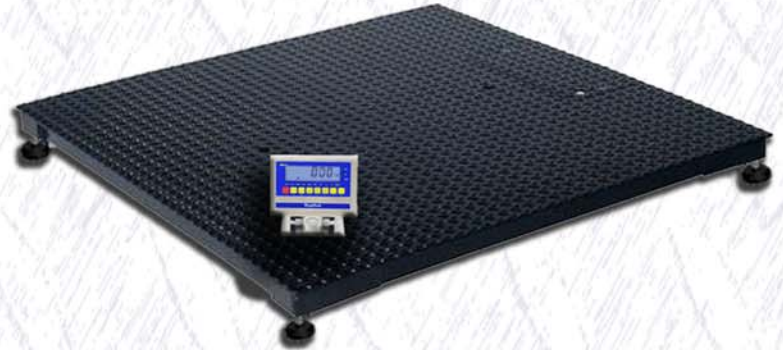

WeighSouth WS5000XL10 Standard Floor Scale

Platform

Capacity	5000lb x 1lb
Platform	1/4" Thick Deck Plate with Diamond Tread
Understructure	5" Channel Steel, 7" Side Channels
Platform Size	4' x 4'
J-Box	NEMA 4 Stainless with Side Access
Construction	Industrial Grade Carbon Steel
Cable Length	18'
Shipping Weight	284 Lb.
NTEP	10-031

Indicator

Resolution	Display 30,000
Weighing Units	Lb/Kg Selectable
Functions	Check Weighing, Counting, Totalizing
Construction	Stainless Steel
Display	7-segment LCD, Back Light
Keyboard	8 Function Multi Foil
Interface	RS232
Mounting	Wall, Table or Optional Column
Dimensions	8" x 5.5" x 3.25"
Power	110 vAC or Rechargeable Battery
	NTEP 10-081