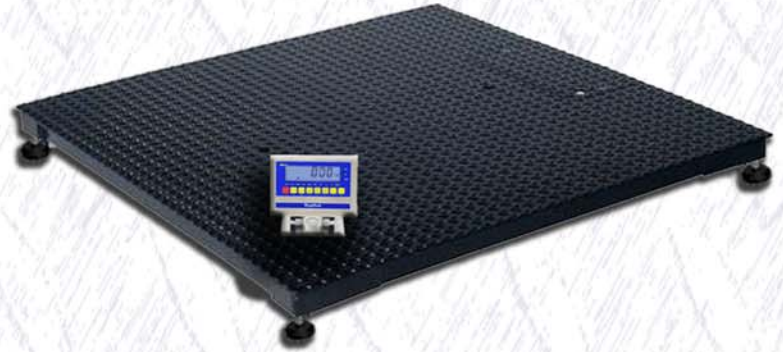

WeighSouth WS2500XL10 Standard Floor Scale

Platform

Capacity	2500lb x 0.5
Platform	1/4" Thick Deck Plate with Diamond Tread
Understructure	5" Channel Steel, 7" Side Channels
Platform Size	3' x 3'
J-Box	NEMA 4 Stainless with Side Access
Construction	Industrial Grade Carbon Steel
Cable Length	18'
Shipping Weight	190lb
NTEP	10-031

Indicator

Resolution	Display 30,000
Weighing Units	Lb/Kg Selectable
Functions	Check Weighing, Counting, Totalizing
Construction	Stainless Steel
Display	7-segment LCD, Back Light
Keyboard	8 Function Multi Foil
Interface	RS232
Mounting	Wall, Table or Optional Column
Dimensions	8" x 5.5" x 3.25"
Power	110 vAC or Rechargeable Battery
	NTEP 10-081